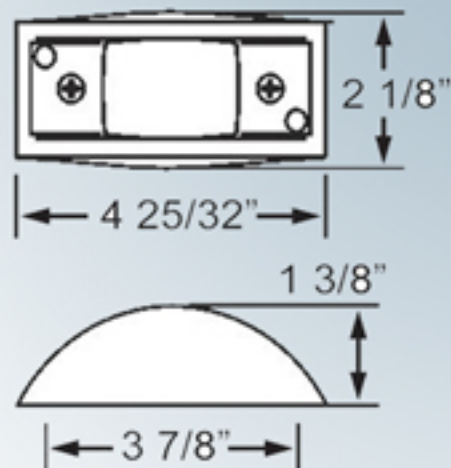

## CHROME PLATED CLEARANCE/SIDE MARKER LIGHT

**P2/PC** RATED

6 Super Bright Diodes  
Available in Red and Amber  
Pre wired for easy installation  
Mounts on 3-7/8" centers  
Includes chrome plated plastic guard